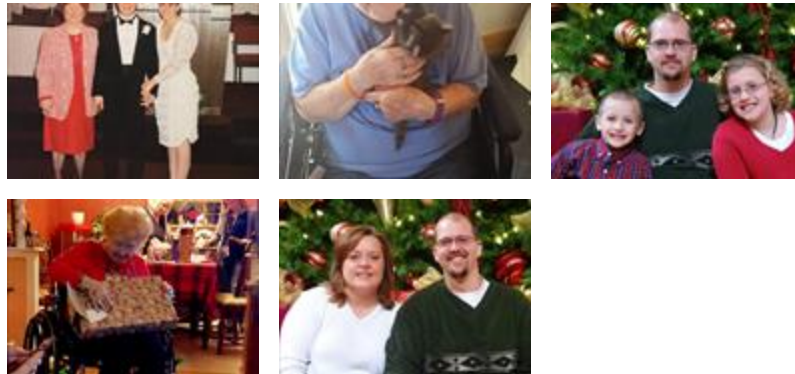

Michelle Cloughley - February 28, 2022 at 10:40 AM

“ *Enchanted Cottage* was purchased for the family of Betty Jo Cole.

February 27, 2022 at 09:04 AM